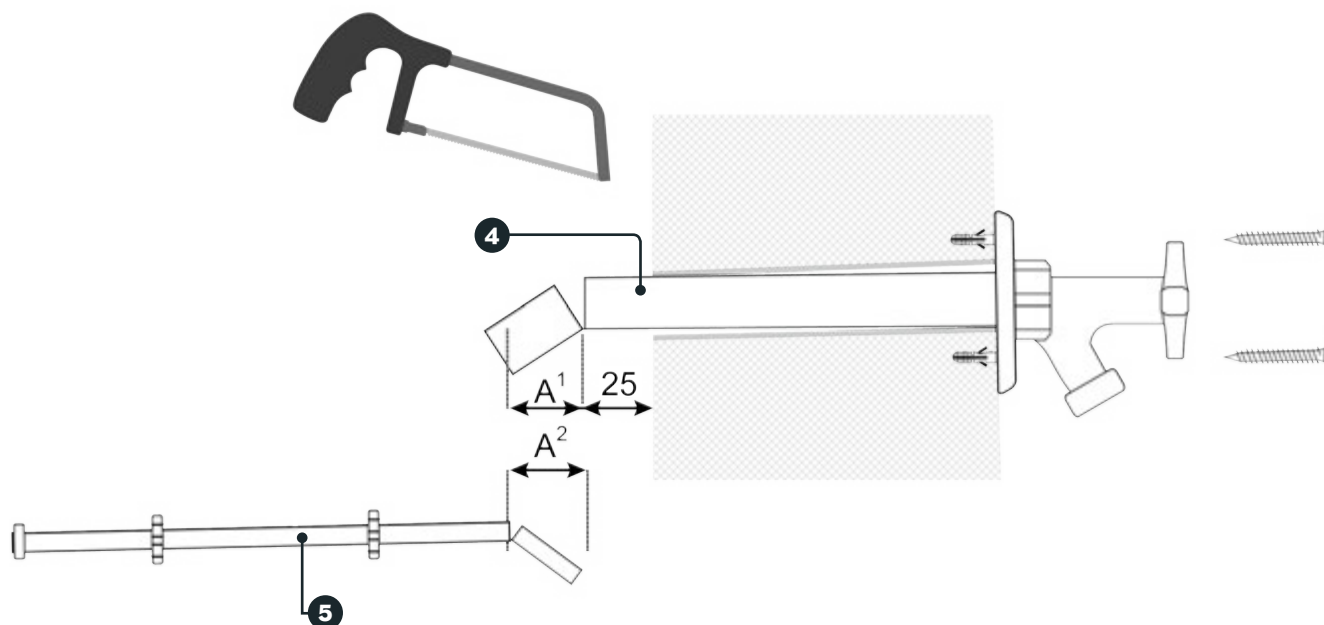

## CAUTION

Please check that you have received all the components. Prior to installation, flush the pipes thoroughly to prevent dirt from entering the NON-RETURN valve and / or tap body.

The stainless steel wallplate is provided with a fixed 2-degree gradient to ensure always perfect drain action.

## FUNCTION OF THE NON-RETURN VALVE

The integrated KIWA-approved non-return valve prevents polluted water from returning to the water system.

**Bore guide**

| Wall thickness (mm) | bore     |
|---------------------|----------|
| 150                 | 24 / 30* |
| 200                 | 26 / 32* |
| 250                 | 28 / 34* |
| 300                 | 30 / 36* |
| 350                 | 32 / 38* |
| 400                 | 34 / 40* |

\* if using a protective sleeve

**COMPONENTS**

The BONFIX Deluxe frost-free outside tap with KIWA certified non-return valve consists of the following components: a plastic handle (1), a tap body (2), a wall plate (3), a length of copper pipe (4), a copper spindle (5), a plastic rosette (6), a complete compression elbow with integrated KIWA certified non-return valve (7), a plastic key handle (8), a hose buckle and bobbinet (9), stainless steel screws with matching wall plugs (2x) (10) and a sleeve (11) to protect the copper pipe.

**CAUTION**

Important information if water pipe must be cut to fit!

\*The length cut (A2) from the spindle (5) must be exactly the same as the length (A1) cut from the copper pipe (4).