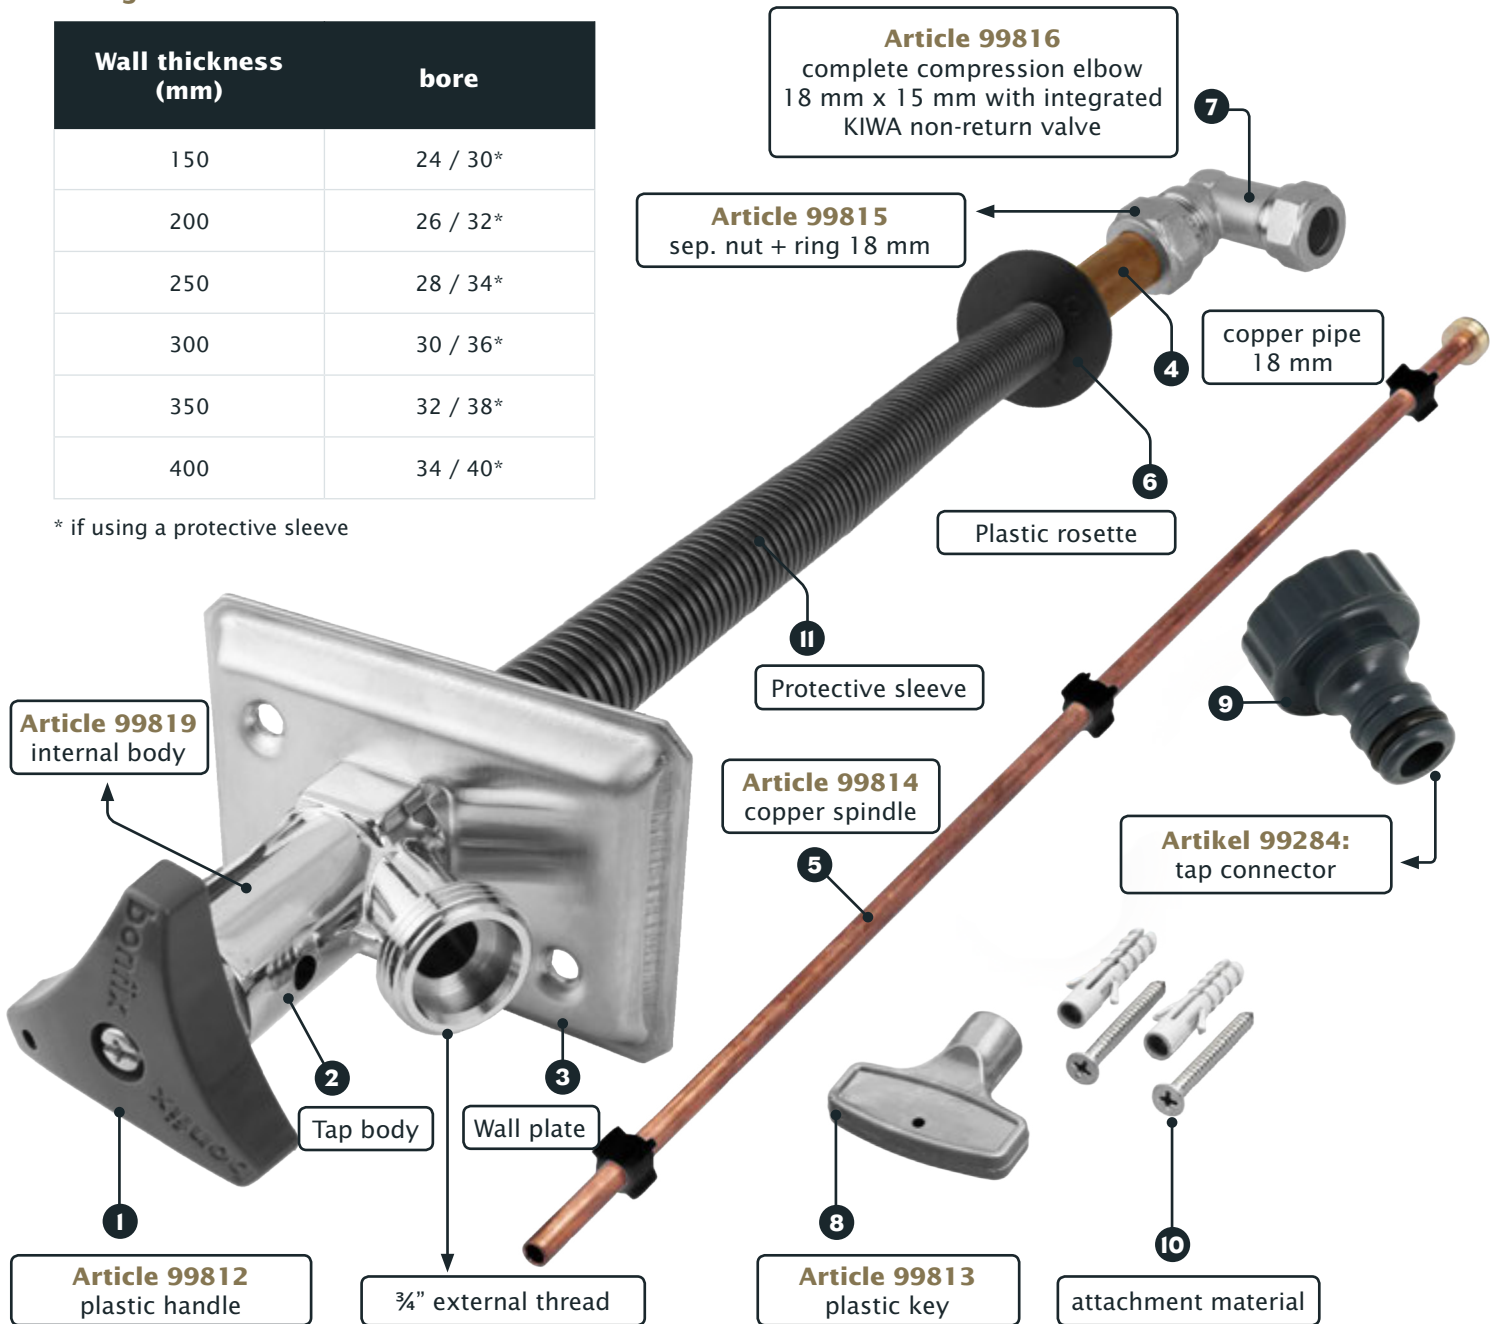

## FEATURES

- Stainless-steel wall plate (3) with 2-degree angle providing the required drainage through the automatic drain.
- Elbow connector 15 x 18mm (7) with 88-degree angle to compensate for 2-degree angle of wall plate.
- Extended compression elbow (7) fitted with KIWA-approved Watts Ocean non-return valve.
- Brickwork: when drilling hole for copper pipe (4) in cement joint between bricks the two corresponding holes for the stainless steel wall plate (3) are drilled in a whole brick.
- Interior of chrome-plated body (2) is not chrome-plated to allow for a proper soldered joint.
- Stainless steel wall plate (3) with key hole to prevent tap head from rotating, e.g. when closing/ opening tap.
- Tap provided with 18mm water supply pipe (4) n lieu of 22mm to allow for smaller hole in wall with no loss of flow.
- Copper pipe in protective sleeve easily cut to correct length.
- Tap supplied with 2 tap handles (1) & (8). Screw-on handle (1) removable key (8)
- Tap head (2) provided with warning label to point consumer to automatic drain. Label attached with non-permanent glue.

## CAUTION

Please check that you have received all the components. Prior to installation, flush the pipes thoroughly to prevent dirt from entering the NON-RETURN valve and / or tap body.

The stainless steel wallplate is provided with a fixed 2-degree gradient to ensure always perfect drain action.

\* if using a protective sleeve

**COMPONENTS**

The BONFIX Deluxe frost-free outside tap with KIWA certified non-return valve consists of the following components: a plastic handle (1), a tap body (2), a wall plate (3), a length of copper pipe (4), a copper spindle (5), a plastic rosette (6), a complete compression elbow with integrated KIWA certified non-return valve (7), a plastic key handle (8), a hose buckle and bobbinet (9), stainless steel screws with matching wall plugs (2x) (10) and a sleeve (11) to protect the copper pipe.