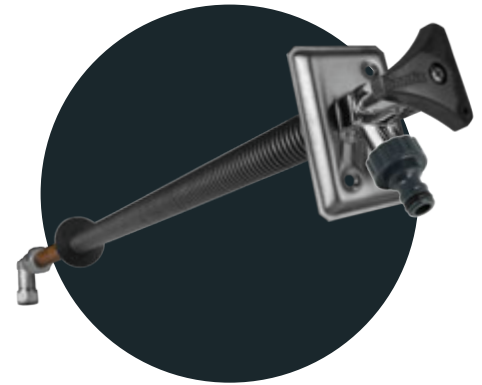

## INTRODUCTION

BONFIX B.V. supplies Deluxe frost-free outside taps with an integrated KIWA-approved non-return valve under the BONFIX brand name.

## QUALITY BRAND

The BONFIX Deluxe frost-free outside tap is provided with an integrated KIWA approved non-return valve.

## FEATURES

- Stainless-steel wall plate (3) with 2-degree angle providing the required drainage through the automatic drain.
- Elbow connector 15 x 18mm (7) with 88-degree angle to compensate for 2-degree angle of wall plate.
- Extended compression elbow (7) fitted with KIWA-approved Watts Ocean non-return valve.
- Brickwork: when drilling hole for copper pipe (4) in cement joint between bricks the two corresponding holes for the stainless steel wall plate (3) are drilled in a whole brick.
- Interior of chrome-plated body (2) is not chrome-plated to allow for a proper soldered joint.
- Stainless steel wall plate (3) with key hole to prevent tap head from rotating, e.g. when closing/ opening tap.
- Tap provided with 18mm water supply pipe (4) n lieu of 22mm to allow for smaller hole in wall with no loss of flow.
- Copper pipe in protective sleeve easily cut to correct length.
- Tap supplied with 2 tap handles (1) & (8). Screw-on handle (1) removable key (8)
- Tap head (2) provided with warning label to point consumer to automatic drain. Label attached with non-permanent glue.

\* if using a protective sleeve

**COMPONENTS**

The BONFIX Deluxe frost-free outside tap with KIWA certified non-return valve consists of the following components: a plastic handle (1), a tap body (2), a wall plate (3), a length of copper pipe (4), a copper spindle (5), a plastic rosette (6), a complete compression elbow with integrated KIWA certified non-return valve (7), a plastic key handle (8), a hose buckle and bobbinet (9), stainless steel screws with matching wall plugs (2x) (10) and a sleeve (11) to protect the copper pipe.